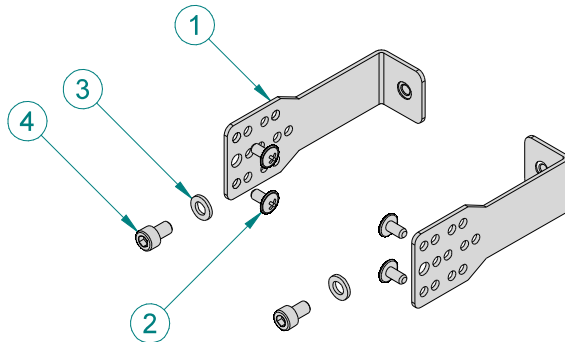

LG-V6-B SET 001341151

LG-V6-B SET 001341151			
No.	Type ETI	Name	Pcs.
1	LG-V6-B	Support	2
2	AST 4.8x9.5	Tapping screw	4
3	AW-R 6	Washer M6 DIN126 Zn	2
4	AS-SH 6x10	Screw M6x10 DIN912	2

LG-V6-D SET 001341153

LG-V6-D SET 001341153			
No.	Type ETI	Name	Pcs.
1	LG-V6-D	Support	2
2	AST 4.8x9.5	Tapping screw	4
3	AW-R 6	Washer M6 DIN126 Zn	2
4	AS-SH 6x10	Screw M6x10 DIN912	2