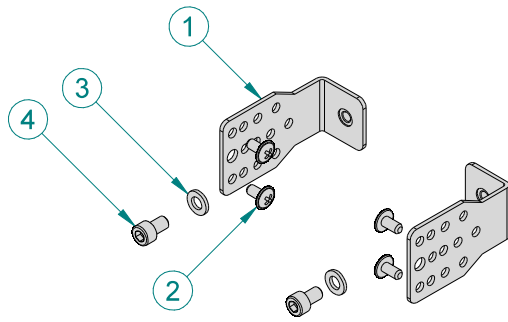

LG-V6-B SET 001341151

LG-V6-B SET 001341151			
No.	Type ETI	Name	Pcs.
1	LG-V6-B	Support	2
2	AST 4.8x9.5	Tapping screw	4
3	AW-R 6	Washer M6 DIN126 Zn	2
4	AS-SH 6x10	Screw M6x10 DIN912	2

LG-V6-D SET 001341153

LG-V6-D SET 001341153			
No.	Type ETI	Name	Pcs.
1	LG-V6-D	Support	2
2	AST 4.8x9.5	Tapping screw	4
3	AW-R 6	Washer M6 DIN126 Zn	2
4	AS-SH 6x10	Screw M6x10 DIN912	2