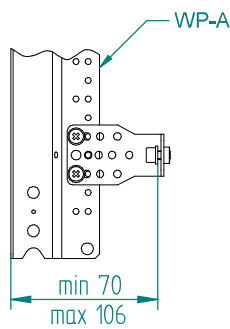

LG-V6-B SET 001341151

LG-V6-B SET 001341151			
No.	Type ETI	Name	Pcs.
1	LG-V6-B	Support	2
2	AST 4.8x9.5	Tapping screw	4
3	AW-R 6	Washer M6 DIN126 Zn	2
4	AS-SH 6x10	Screw M6x10 DIN912	2

LG-V6-D SET 001341153

LG-V6-D SET 001341153			
No.	Type ETI	Name	Pcs.
1	LG-V6-D	Support	2
2	AST 4.8x9.5	Tapping screw	4
3	AW-R 6	Washer M6 DIN126 Zn	2
4	AS-SH 6x10	Screw M6x10 DIN912	2