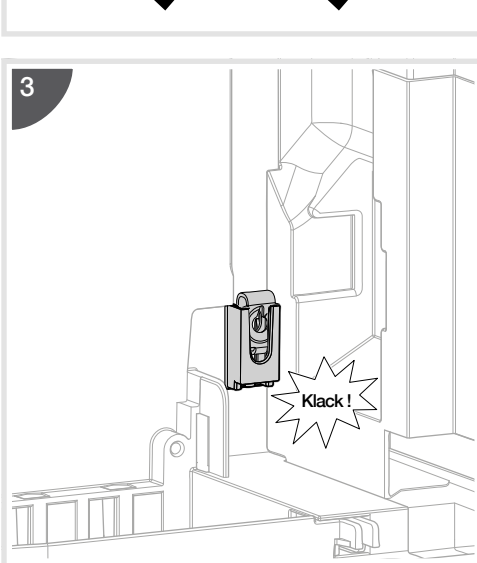

UN0..FN	UZ03A1	UZ01A2	UZ04A1	UM00M0	UZ..1M..	US31A1	US41A1	US51A1
FWU3...	1x UN03FN	2x	4x	-	2x	1x UZ31M5/M6	1x	-	-
FWU4...	1x UN04FN	2x	4x	-	3x	1x UZ41M5/M6	-	1x	-
FWU5...	1x UN05FN	2x	4x	-	3x	1x UZ51M5/M6	-	-	1x
FWU6...	1x UN06FN	2x	4x	2x	4x	2x UZ31M5/M6	2x	-	-
FWU7...	1x UN07FN	2x	4x	2x	5x	1x UZ31M5/M6 1x UZ41M5/M6	1x	1x	-
FWU8...	1x UN08FN	2x	4x	2x	6x	2x UZ41M5/M6	-	2x	-