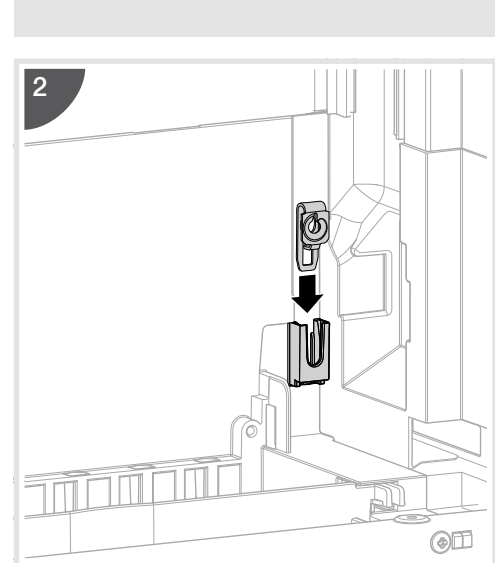

UN0..FN	UZ03A1	UZ01A2	UZ04A1	UM00M0	UZ..1M..	US31A1	US41A1	US51A1
FWU3...	1x UN03FN	2x	4x	-	2x	1x UZ31M5/M6	1x	-	-
FWU4...	1x UN04FN	2x	4x	-	3x	1x UZ41M5/M6	-	1x	-
FWU5...	1x UN05FN	2x	4x	-	3x	1x UZ51M5/M6	-	-	1x
FWU6...	1x UN06FN	2x	4x	2x	4x	2x UZ31M5/M6	2x	-	-
FWU7...	1x UN07FN	2x	4x	2x	5x	1x UZ31M5/M6 1x UZ41M5/M6	1x	1x	-
FWU8...	1x UN08FN	2x	4x	2x	6x	2x UZ41M5/M6	-	2x	-